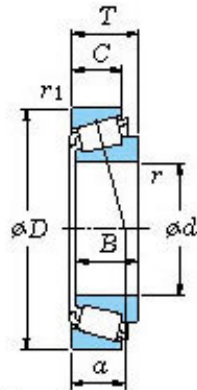

# Machinery Parts Bearing Manufacturing

■ Mounting dimensions

Lm11949/10 Bearing 2D drawings and 3D CAD models

Koyo Roller Bearing Lm11949/10 Lm11749/10  
L44649/10 11749/10 11949/10 44649/10 69349/10  
12649/10 L68149/10 Koyo Wheel Bearing for KIA  
Pride

Bearing No. Lm11949/10

Bearing No.	LM11949/10
d	19.05
D	45.237
T	15.494
B	16.637
r(min)	1.2
r1(min)	1.2
Cr	36.8
C0r	30.1
Cu	4.25
Grease lub.	9400
Oil lub.	13000
C	12.065
a	10.0 mm
da	25.0
db	23.5
Da	39.5
Db	41.5
ra(max)	1.2
rb(max)	1.2
e	0.30
Y1	2.00
Y0	1.10
(Refer.)Mass(kg)	0.124