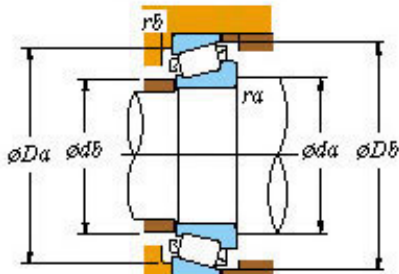

# Machinery Parts Bearing Manufacturing

■ Mounting dimensions

Lm11949/10 Bearing 2D drawings and 3D CAD models

Koyo Roller Bearing Lm11949/10 Lm11749/10  
L44649/10 11749/10 11949/10 44649/10 69349/10  
12649/10 L68149/10 Koyo Wheel Bearing for KIA  
Pride

Bearing No. Lm11949/10

Bearing No.	LM11949/10
d	19.05
D	45.237
T	15.494
B	16.637
r(min)	1.2
r1(min)	1.2
Cr	36.8
C0r	30.1
Cu	4.25
Grease lub.	9400
Oil lub.	13000
C	12.065
a	10.0 mm
da	25.0
db	23.5
Da	39.5
Db	41.5
ra(max)	1.2
rb(max)	1.2
e	0.30
Y1	2.00
Y0	1.10
(Refer.)Mass(kg)	0.124